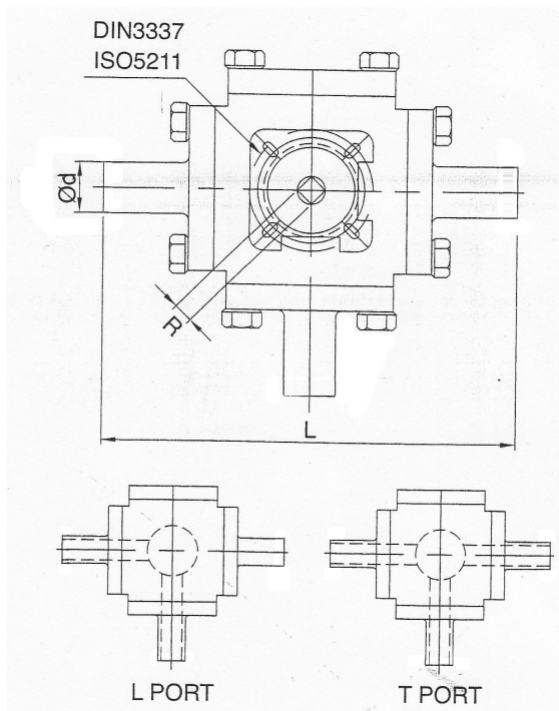

## 3-Way Sanitary Ball Valve for Food and Chemical use

Size	DN	ISO-5211	L	$\varnothing d$	R
1/2"	15	F03	118	9.5	9
3/4"	20	F03	127	15.8	9
1"	25	F04	152.4	22.2	11
1 - 1/2"	40	F05	175	35	14
2"	50	F05	190	47.6	14
2 - 2/2"	65	F07	228	60.3	17
3"	80	F10	260	73	22
4"	100	F10	318	97.4	22