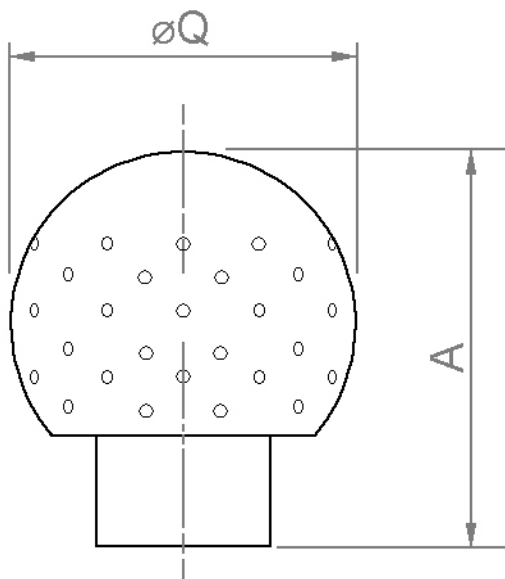

Berkeley Stainless Fittings Ltd.

. Bristol . Luton . Manchester . Oldbury . Swansea .

Spray Ball / Sanitary Cleaning Ball

- 3/4", 1", 1 1/2" Inlet
- 360° Spray