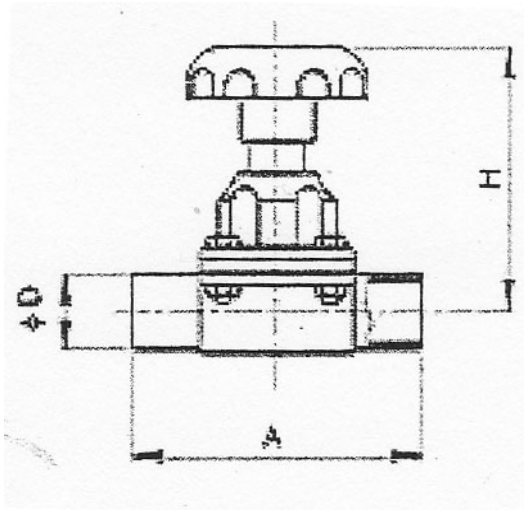

Berkeley Stainless Fittings Ltd.

. Bristol . Luton . Manchester . Oldbury . Swansea .

Sanitary Diaphragm Valve - Hand Wheel: Silicone

- Grade 316L Stainless Steel Body
- OD / ID Finished to 0.8 micrometers
- Silicone Diaphragm
- RJT, IDF, SMS, DIN, Clamp ends to suit

Size	A	D	H
½"	100.0	12.7	88/99
1"	125.0	25.4	110/123
1 ¼"	140.0	31.8	129/138
1 ½"	150.0	38.1	139/159
2"	180.0	50.8	159/186